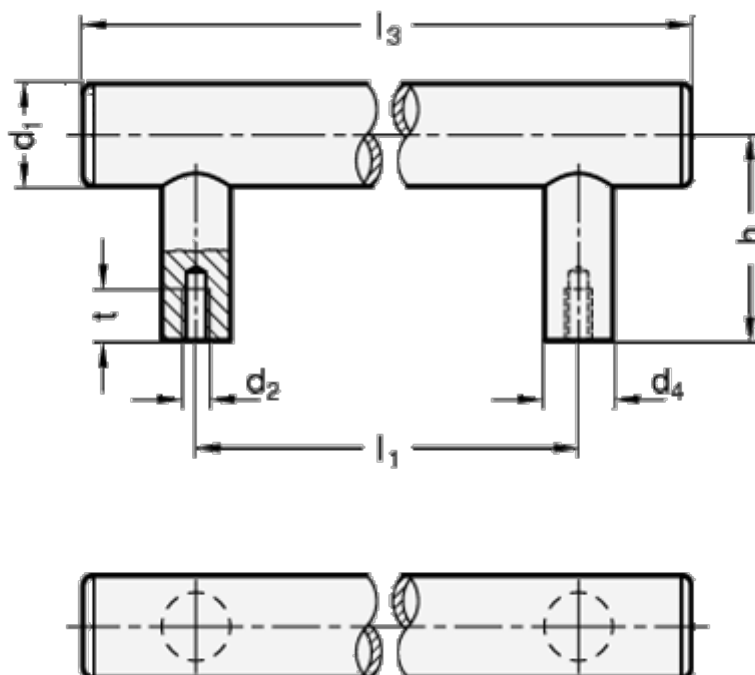

Article number: 20666530M8400K

Description: E+G St. steel tubular handle GN 666.5-30-M8-400-K  
K - with plastic cover cap, mounted from the back

## Measures

d1	= 30
d2	= M8
d4	= 20
h	= 60
l1 +/-0.5	= 400
l3	= 465
l4	= 15
t min	= 15